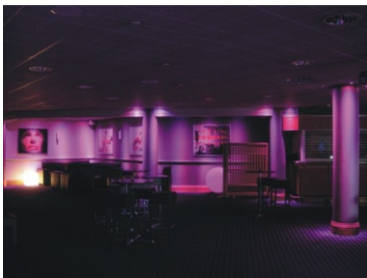

Ledion Ultra Controller 01

LUC01 interactive dimmer control system. This user friendly dimmer controls both 1 watt and 20 mA Nichia led systems. The 4 surface mounted buttons give instant access to the R/G/B and white within the system used, creating instant mood changes and light levels. The LUC01 dimmer systems has auto colour scroll facilities as well as the added option of sound to light. The LUC01 dimmer receives it's power from the LUD48 or via external power supply.

Controls R/G/B/W